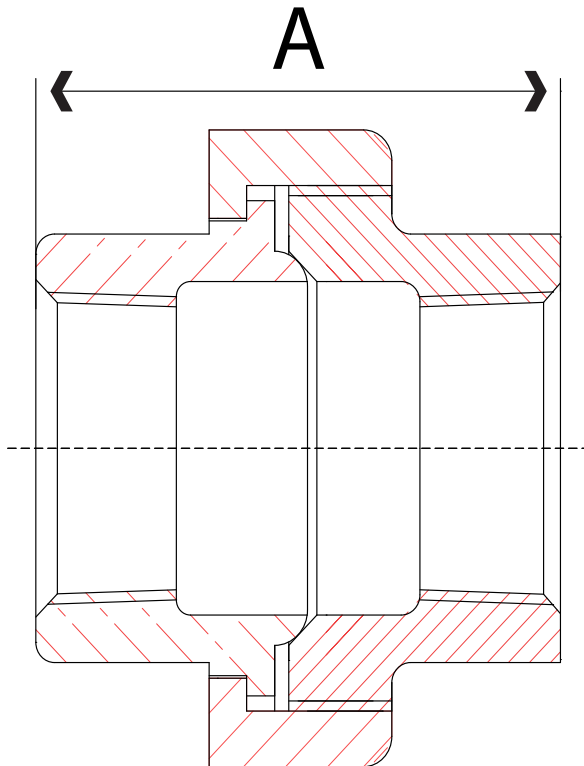

SUBMITTAL DATA SHEET

No-Lead 125LB Threaded Bronze Pipe Fittings
Bronze Unions - No-Lead - 72220

Hays Plumbing No-Lead Pipe Fittings & Nipples are constructed from heavy duty bronze and are rated for commercial, industrial and residential applications up to 125 WOG. Threads conform to ANSI B1.20.1 and fitting dimensions comply with ANSI B16.15.

Dimensions

Size	A	Ctn Qty	Wt.	Part No.
1/8"	1.34"	5	0.1	CB5424-197
1/4"	1.50"	5	0.2	CB5422-294
3/8"	1.53"	5	0.3	CB5422-295
1/2"	1.81"	5	0.5	CB5422-296
3/4"	1.93"	5	0.7	CB5422-297
1"	2.11"	5	1.1	CB5422-298
1 1/4"	2.37"	5	1.6	CB5422-299
1 1/2"	2.60"	5	2.0	CB5422-300
2"	2.91"	5	3.2	CB5422-301
2 1/2"	3.30"	1	5.3	CB5422-302
3"	3.60"	1	6.9	CB5422-432
4"	4.70"	1	12.0	CB5422-303

SUBMITTAL INFORMATION

- **Materials**
C89833, AWWA C800, ASTM B584
- **Fitting Dimensions**
ANSI B 16.15, Class 125
- **Union Dimensions**
WWW-U-516-B
- **Threads**
ANSI / ASME B1.20.1

NO-LEAD: The weighted average of the wetted surface of this no-lead product contacted by consumable water contains less than one quarter of one percent (0.25%) lead.