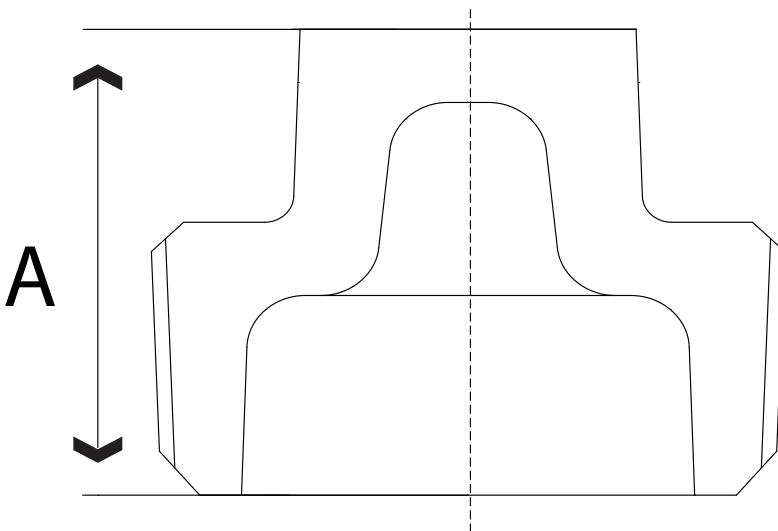

SUBMITTAL DATA SHEET

No-Lead 125LB Threaded Bronze Pipe Fittings
Bronze Cored Plug - No-Lead - 72202

Hays Plumbing No-Lead Pipe Fittings & Nipples are constructed from heavy duty bronze and are rated for commercial, industrial and residential applications up to 125 WOG. Threads conform to ANSI B1.20.1 and fitting dimensions comply with ANSI B16.15.

Dimensions

Size	A	Ctn Qty	Wt.	Part No.
1/2"	1.00"	5	0.1	CB5422-207
3/4"	1.15"	5	0.1	CB5422-208
1"	1.30"	5	0.2	CB5422-209
1 1/4"	1.40"	5	0.3	CB5422-210
1 1/2"	1.50"	5	0.5	CB5422-211
2"	1.60"	5	0.7	CB5422-212
2 1/2"	1.85"	1	1.0	CB5422-213
3"	1.95"	1	2.0	CB5422-214
4"	2.30"	1	3.6	CB5422-215

SUBMITTAL INFORMATION

- **Materials**
C89833, AWWA C800, ASTM B584
- **Fitting Dimensions**
ANSI B 16.15, Class 125
- **Union Dimensions**
WWW-U-516-B
- **Threads**
ANSI / ASME B1.20.1
- NSF / ANSI 61-4 & NSF / ANSI 372