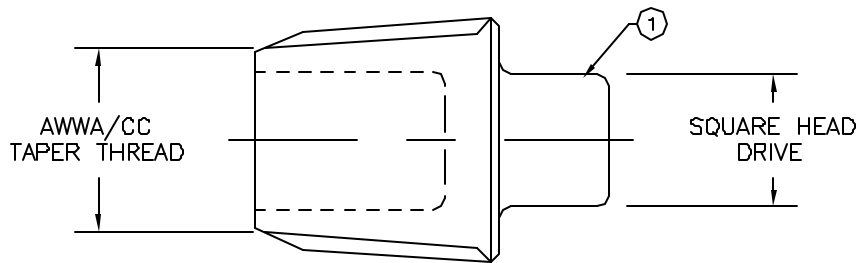

Cambridge Brass
P.O. Box 249
140 Orion Place
Cambridge, Ontario
Canada N1R 5V1
Tel: (519) 621-5520
Fax: (519) 621-8674
http://www.cambridgebrass.com

MODEL NO. 98NL

AWWA (CC) THREAD

TAPPING PLUG

PARTS AND MATERIAL:
1. BODY: CAST BRASS, ALLOY C89833

FEATURES:
- MANUFACTURED IN COMPLIANCE WITH AWWA STANDARD C800.

Cambridge Brass considers the information in this submittal form to be correct at the time of publication. Item and option availability, including specifications, are subject to change without notice.

SIZE	CATALOG NO.	AWWA (CC) THREAD	WEIGHT
1/2"	98NL-A1	1/2" AWWA (CC)	
5/8"	98NL-A2	5/8" AWWA (CC)	
3/4"	98NL-A3	3/4" AWWA (CC)	
1"	98NL-A4	1" AWWA (CC)	
1 1/2"	98NL-A6	1 1/2" AWWA (CC)	
2"	98NL-A7	2" AWWA (CC)	