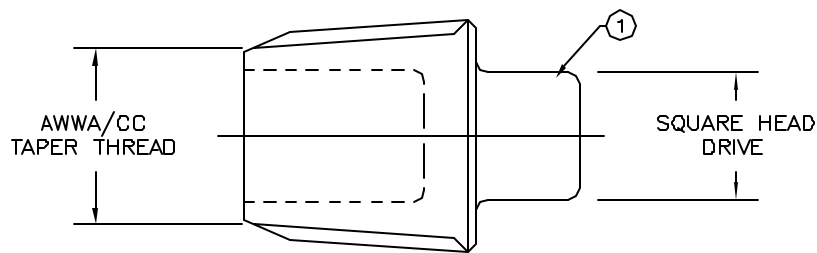

Cambridge Brass
P.O. Box 249
140 Orion Place
Cambridge, Ontario
Canada N1R 5V1
Tel: (519) 621-5520
Fax: (519) 621-8674
http://www.cambridgebrass.com

MODEL NO. 98NL

AWWA (CC) THREAD

TAPPING PLUG

PARTS AND MATERIAL:
1. BODY: CAST BRASS, ALLOY C89833

FEATURES:
- MANUFACTURED IN COMPLIANCE WITH AWWA STANDARD C800.
(ASTM B-584, UNS NO C89833).

Cambridge Brass considers the information in this submittal form to be correct at the time of publication. Item and option availability, including specifications, are subject to change without notice.

| SIZE | CATALOG NO. | AWWA (CC) THREAD | WEIGHT |
|--------|-------------|------------------|--------|
| 1/2" | 98NL-A1 | 1/2" AWWA (CC) | 0.2 |
| 5/8" | 98NL-A2 | 5/8" AWWA (CC) | 0.3 |
| 3/4" | 98NL-A3 | 3/4" AWWA (CC) | 0.4 |
| 1" | 98NL-A4 | 1" AWWA (CC) | 0.5 |
| 1 1/2" | 98NL-A6 | 1 1/2" AWWA (CC) | 1.1 |
| 2" | 98NL-A7 | 2" AWWA (CC) | 1.6 |