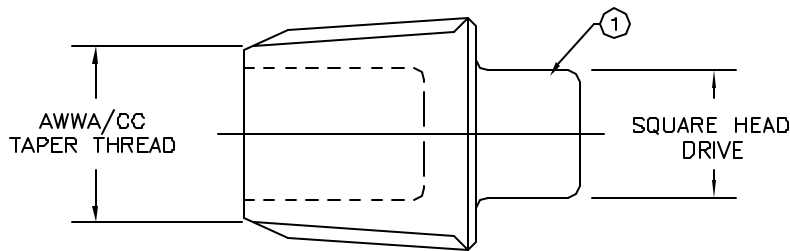

Cambridge Brass
P.O. Box 249
140 Orion Place
Cambridge, Ontario
Canada N1R 5V1
Tel: (519) 621-5520
Fax: (519) 621-8674
http://www.cambridgebrass.com

MODEL NO. 98

AWWA (CC) THREAD

TAPPING PLUG

PARTS AND MATERIAL:
1. BODY: CAST BRASS, ALLOY C83600

FEATURES:
- MANUFACTURED IN COMPLIANCE WITH AWWA STANDARD C800.
(ASTM B-62 AND ASTM B-584, UNS NO C898J3).

Cambridge Brass considers the information in this submittal form to be correct at the time of publication. Item and option availability, including specifications, are subject to change without notice.

| SIZE | CATALOG NO. | AWWA (CC) THREAD | WEIGHT |
|--------|-------------|------------------|--------|
| 1/2" | 98-A1 | 1/2" AWWA (CC) | 0.2 |
| 5/8" | 98-A2 | 5/8" AWWA (CC) | 0.3 |
| 3/4" | 98-A3 | 3/4" AWWA (CC) | 0.4 |
| 1" | 98-A4 | 1" AWWA (CC) | 0.5 |
| 1 1/2" | 98-A6 | 1 1/2" AWWA (CC) | 1.1 |
| 2" | 98-A7 | 2" AWWA (CC) | 1.6 |