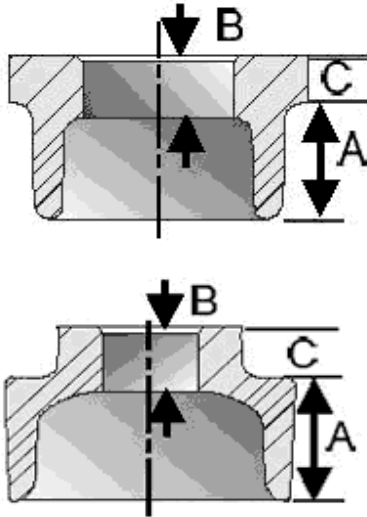

## 2" No-Lead Brass 125Lb. Threaded Hex Bushing Hex Bushing - 72206

Hays Plumbing No-Lead Pipe Fittings & Nipples are constructed from heavy duty brass and are rated for commercial, industrial and residential applications up to 125 WOG. Threads conform to ANSI B1.20.1 and fitting dimensions comply with ANSI B16.15.

Item Number	Size	Dimensions			Carton Qty	Weight Per Pcs.	Part No.
		A	B	C			
72206	1" x 1/4"	0.75	0.32	0.30	5	0.136	CB5422-266
72206	1" x 3/8"	0.75	0.36	0.30	5	0.119	CB5422-267
72206	1" x 1/2"	0.75	0.43	0.25	5	0.124	CB5422-268
72206	1" x 3/4"	0.75	0.50	0.25	5	0.102	CB5422-269
72206	1 1/4" x 1/2"	0.80	0.43	0.34	5	0.214	CB5422-270
72206	1 1/4" x 3/4"	0.80	0.50	0.28	5	0.210	CB5422-271
72206	1 1/4" x 1"	0.80	0.58	0.28	5	0.150	CB5422-272
72206	1 1/2" x 1/2"	0.83	0.43	0.37	5	0.231	CB5422-273
72206	1 1/2" x 3/4"	0.83	0.50	0.37	5	0.234	CB5422-274
72206	1 1/2" x 1"	0.83	0.58	0.31	5	0.278	CB5422-275
72206	1 1/2" x 1 1/4"	0.83	0.71	0.31	5	0.184	CB5422-276
72206	2" x 1/2"				5	0.499	CB5422-277
72206	2" x 3/4"				5	0.350	CB5422-278
72206	2" x 1"	0.88	0.58	0.41	5	0.400	CB5422-279
72206	2" x 1 1/4"	0.88	0.67	0.34	5	0.441	CB5422-280
72206	2" x 1 1/2"	0.88	0.70	0.34	5	0.348	CB5422-281
72206	2 1/2" x 1"				1	0.542	CB5422-282
72206	2 1/2" x 1 1/4"				1	0.760	CB5422-283
72206	2 1/2" x 1 1/2"				1	0.523	CB5422-284
72206	2 1/2" x 2"	1.07	0.75	0.37	1	0.509	CB5422-285

### SUBMITTAL INFORMATION

- **Standards**  
AWWA C800, ASTM B584 UNS Alloy C89833  
(Casting), ASME B16.15 (Dimensions),  
ASME B1.20.1 (Threads)
- **Markings** - Manufacturer's logo, Size, Country of Origin, "NL"
- **ISO** - Manufacturing Facility is ISO 9001:2008 and ISO 14141
- **Size** - 2"
- **Hex** - In
- **Materials** - No-Lead Brass
- **Weight** - 0.6678