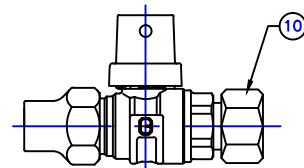

Cambridge Brass
P.O. Box 249
140 Orion Place
Cambridge, Ontario
Canada N1R 5V1
Tel: (519) 621-5520
Fax: (519) 621-8674
http://www.cambridgebrass.com

MODEL NO. 202NL

COPPER FLARE x FEMALE IRON PIPE

CURB STOP – BALL STYLE

FOR COPPER SERVICE TUBE x THREADED PIPE

PARTS AND MATERIAL:

1. VALVE BODY: CAST BRASS, ALLOY C89833
2. CAP: CAST BRASS, ALLOY C83600
3. CAP SCREW: STAINLESS STEEL, TYPE 304
4. STEM: STAINLESS STEEL, TYPE 303
5. O-RING: NITRILE RUBBER
6. ENDBODY: CAST BRASS, ALLOY C89833
7. SEATS: TEFLON
8. BALL: CAST BRASS, ALLOY C89833
9. TAILNUT: CAST BRASS, ALLOY C83600
10. ADAPTOR: CAST BRASS, ALLOY C89833

202NL-C3F1

FEATURES:

- ALL COMPONENTS CONFORM TO AWWA STANDARD C800-05 (ASTM B-584 UNS NO C89833 FOR ALL BRASS PARTS IN CONTACT WITH POTABLE WATER, AND ASTM B-62 AND ASTM B-584 UNS NO C83600 FOR ALL OTHER BRASS PARTS).
- CONFORMS TO ANSI/NSF 372 (COMPLIANT WITH US Safe Drinking Water Act. PL 111-380)
- CONFORMS TO ANSI/NSF STANDARD 61-8.
- FLOW CAN BE IN EITHER DIRECTION.
- ROTATION STOPS RESISTS 200 FT-LB TORQUE.
- ENCAPSULATED LUGS UNDER CAP PROVIDE 90 DEGREE OPEN TO CLOSE OPERATION.
- HOLE FOR ATTACHING CURB BOX ROD OR HANDLE IS PROVIDED IN CAP.
- BLOWOUT PROOF DESIGN.
- 300 PSI WORKING PRESSURE.

| VALVE SIZE | CATALOG NO. | COPPER FLARE | F.I.P. | LENGTH | HEIGHT | APPROX. WT. LBS. |
|------------|-----------------|--------------|--------|--------|--------|------------------|
| 3/4" | 202NL-C3F1 | 3/4" | 1/2" | 4.49" | 2.50" | |
| 3/4" | 202NL-C3F3 | 3/4" | 3/4" | 3.37" | 2.50" | 2.1 |
| 3/4" | 202NL-C3F3S4170 | 3/4" | 3/4" | 4.17" | 2.50" | |
| 1" | 202NL-C4F4 | 1" | 1" | 3.82" | 2.68" | 6.1 |
| 1 1/4" | 202NL-C5F5 | 1 1/4" | 1 1/4" | 5.59" | 3.31" | 8.1 |
| 1 1/2" | 202NL-C6F6 | 1 1/2" | 1 1/2" | 6.09" | 3.84" | 9.7 |
| 2" | 202NL-C7F7 | 2" | 2" | 6.56" | 4.14" | 12.3 |