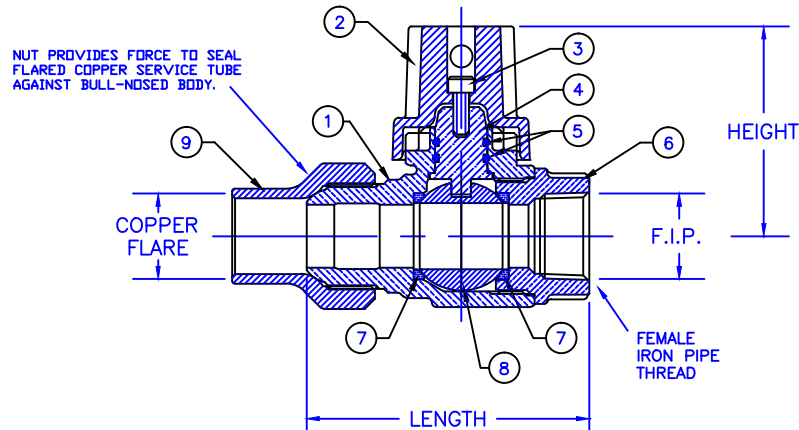

Cambridge Brass
P.O. Box 249
140 Orion Place
Cambridge, Ontario
Canada N1R 5V1
Tel: (519) 621-5520
Fax: (519) 621-8674
http://www.cambridgebrass.com

MODEL NO. 202NL

COPPER FLARE x FEMALE IRON PIPE

CURB STOP – BALL STYLE

FOR COPPER SERVICE TUBE x THREADED PIPE

PARTS AND MATERIAL:

1. VALVE BODY: CAST BRASS, ALLOY C89833
2. CAP: CAST BRASS, ALLOY C83600
3. CAP SCREW: STAINLESS STEEL, TYPE 304
4. STEM: STAINLESS STEEL, TYPE 303
5. O-RING: NITRILE RUBBER
6. ENDBODY: CAST BRASS, ALLOY C89833
7. SEATS: TEFLON
8. BALL: CAST BRASS, ALLOY C89833
9. TAILNUT: CAST BRASS, ALLOY C83600
10. ADAPTOR: CAST BRASS, ALLOY C89833

202NL-C3F1

FEATURES:

- ALL COMPONENTS CONFORM TO AWWA STANDARD C800-05 (ASTM B-584 UNS NO C89833 FOR ALL BRASS PARTS IN CONTACT WITH POTABLE WATER, AND ASTM B-62 AND ASTM B-584 UNS NO C83600 FOR ALL OTHER BRASS PARTS).
- CONFORMS TO ANSI/NSF 372 (COMPLIANT WITH US Safe Drinking Water Act. PL 111-380)
- CONFORMS TO ANSI/NSF STANDARD 61-8.
- FLOW CAN BE IN EITHER DIRECTION.
- ROTATION STOPS RESISTS 200 FT-LB TORQUE.
- ENCAPSULATED LUGS UNDER CAP PROVIDE 90 DEGREE OPEN TO CLOSE OPERATION.
- HOLE FOR ATTACHING CURB BOX ROD OR HANDLE IS PROVIDED IN CAP.
- BLOWOUT PROOF DESIGN.
- 300 PSI WORKING PRESSURE.

ORDERING INFORMATION:
FULL 360 ROTATION = ADD "R" TO END OF CATALOG NO.
HANDLE = ADD "H" TO END OF CATALOG NO.

Cambridge Brass considers the information in this submittal form to be correct at the time of publication. Item and option availability, including specifications, are subject to change without notice.