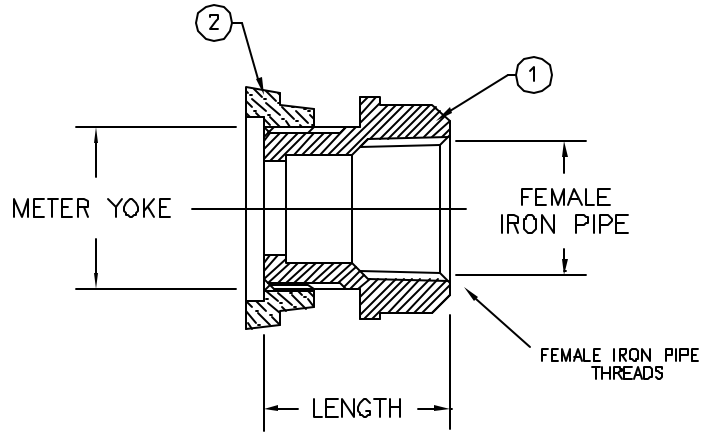

Cambridge Brass
P.O. Box 249
140 Orion Place
Cambridge, Ontario
Canada N1R 5V1
Tel: (519) 621-5520
Fax: (519) 621-8674
http://www.cambridgebrass.com

MODEL NO. 117

METER YOKE x
FEMALE IRON PIPE

ADAPTOR

FOR METER YOKE NOSE x THREADED PIPE

- PARTS AND MATERIAL:
1. BODY: CAST BRASS, ALLOY C83600
 2. STAR NUT: CAST BRASS, ALLOY C83600

- FEATURES:
- MANUFACTURED IN COMPLIANCE WITH AWWA STANDARD C800-05 (ASTM B-62 AND ASTM B-584, UNS NO C83600-85-5-5-5).
 - CSA CLASSIFIED TO ANSI/NSF STANDARD 61-8.
 - BODY PROVIDES LARGE, RUGGED WRENCH FLATES FOR PROPER INSTALLATION.
 - MAY BE USED ON EITHER END OF THE YOKE.

CATALOG NO.	METER SIZE	FEMALE IRON PIPE	LENGTH	APPROX. WT. LBS.
117-SR1F3	5/8"	3/4"	1.35"	
117-SR3F3	5/8"x3/4" & 3/4"	3/4"	1.35"	
117-SR4F4	1"	1"	1.71"	

Submitted by: